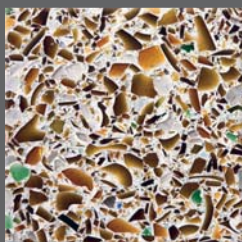

Porter Flint

Hollywood Sage

Cool Titanium

Glass House

Alehouse Amber

Bistro Green

Charisma Blue

Cobalt Skyy®

Cubist Clear

Alehouse Amber
with Patina

Bistro Green
with Patina

Charisma Blue
with Patina

Cobalt Skyy®
with Patina

Palladian Gray

Chivalry Blue

Floating Blue