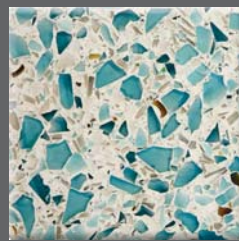

Cubist Clear

Alehouse Amber
with Patina

Bistro Green
with Patina

Charisma Blue
with Patina

Cobalt Skyy®
with Patina

Palladian Gray

Chivalry Blue

Floating Blue

Limited Editions*

Millefiori

Ruby Red

Ruby Red
with Patina

Every panel of Vetrazzo is unique. Variations in color, glass size and distribution are an inherent part of Vetrazzo's recycled beauty.

*Contact Vetrazzo for availability.