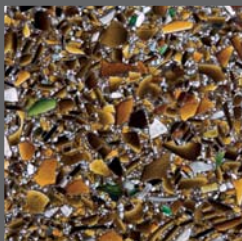

Porter Flint

Hollywood Sage

Cool Titanium

Glass House

Alehouse Amber

Bistro Green

Charisma Blue

Cobalt Skyy®

Cubist Clear

Alehouse Amber
with Patina

Bistro Green
with Patina

Charisma Blue
with Patina

Cobalt Skyy®
with Patina

Palladian Gray

Chivalry Blue

Floating Blue