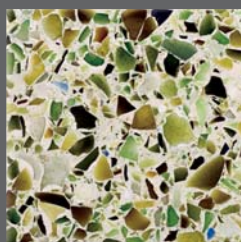

Porter Flint

Hollywood Sage

Cool Titanium

Glass House

Alehouse Amber

Bistro Green

Charisma Blue

Cobalt Skyy®

Cubist Clear

Alehouse Amber
with Patina

Bistro Green
with Patina

Charisma Blue
with Patina

Cobalt Skyy®
with Patina

Palladian Gray

Chivalry Blue

Floating Blue