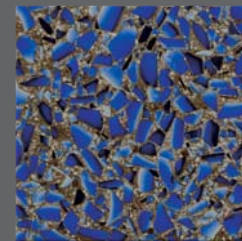

Cubist Clear

Alehouse Amber
with Patina

Bistro Green
with Patina

Charisma Blue
with Patina

Cobalt Skyy®
with Patina

Palladian Gray

Chivalry Blue

Floating Blue

Limited Editions*

Millefiori

Ruby Red

Ruby Red
with Patina

Every panel of Vetrazzo is unique. Variations in color, glass size and distribution are an inherent part of Vetrazzo's recycled beauty.

*Contact Vetrazzo for availability.