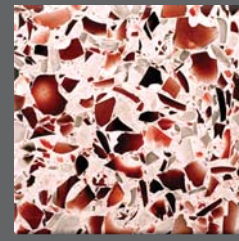

Porter Flint

Hollywood Sage

Cool Titanium

Glass House

Alehouse Amber

Bistro Green

Charisma Blue

Cobalt Skyy®

Cubist Clear

Alehouse Amber
with Patina

Bistro Green
with Patina

Charisma Blue
with Patina

Cobalt Skyy®
with Patina

Palladian Gray

Chivalry Blue

Floating Blue

Limited Editions*

Millefiori

Ruby Red

Ruby Red
with Patina

Every panel of Vetrazzo is unique. Variations in color, glass size and distribution are an inherent part of Vetrazzo's recycled beauty.

*Contact Vetrazzo for availability.